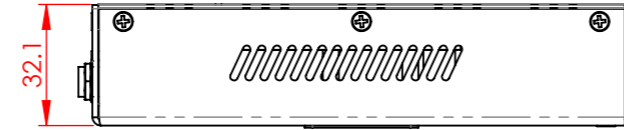

SDI ENCODER

BOTTOM VIEW

ISOMETRIC VIEW

DECODER

BOTTOM VIEW

ISOMETRIC VIEW

HDMI ENCODER

BOTTOM VIEW

ISOMETRIC VIEW

DIM - HDMI ENCODER
DIM ARE IN MM

DIM - SDI ENCODER
DIM ARE IN MM

DIM - DECODER
DIM ARE IN MM