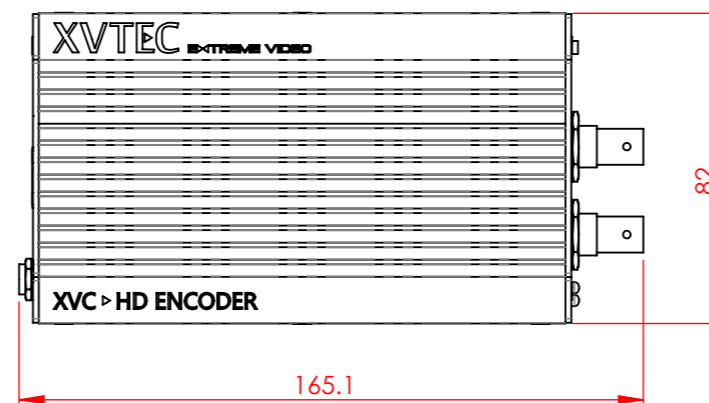

SDI ENCODER

BOTTOM VIEW

ISOMETRIC VIEW

DECODER

BOTTOM VIEW

ISOMETRIC VIEW

HDMI ENCODER

BOTTOM VIEW

ISOMETRIC VIEW

DIM - HDMI ENCODER
DIM ARE IN MM

DIM - SDI ENCODER
DIM ARE IN MM

DIM - DECODER
DIM ARE IN MM