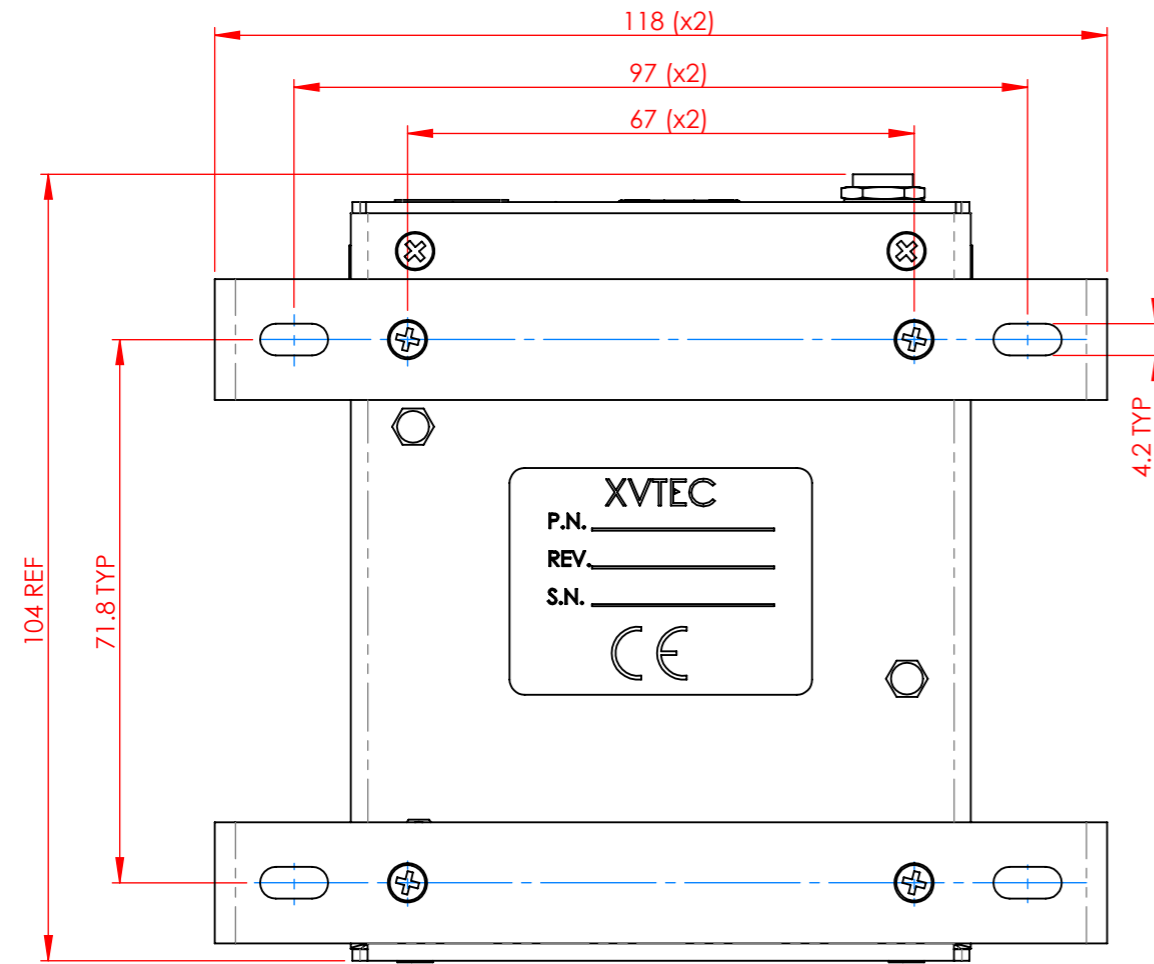

SDI ENCODER

BOTTOM VIEW

ISOMETRIC VIEW

DECODER

BOTTOM VIEW

ISOMETRIC VIEW

HDMI ENCODER

BOTTOM VIEW

ISOMETRIC VIEW

DIM - HDMI ENCODER
DIM ARE IN MM

DIM - SDI ENCODER
DIM ARE IN MM

DIM - DECODER
DIM ARE IN MM