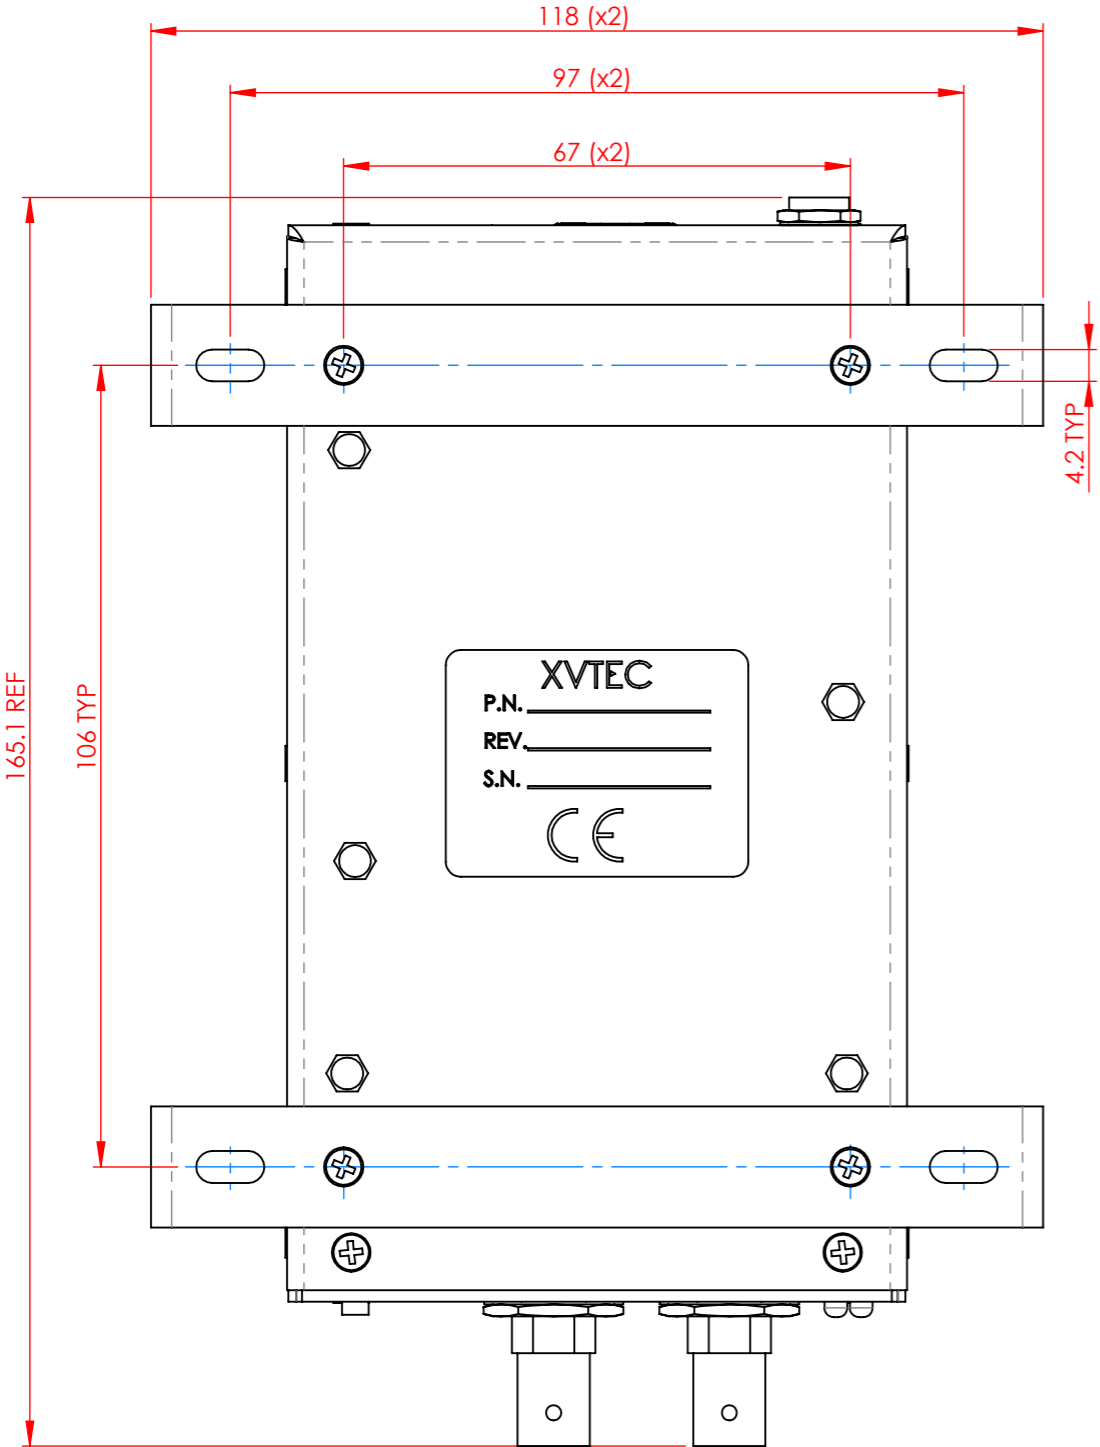

SDI ENCODER

BOTTOM VIEW

ISOMETRIC VIEW

DECODER

BOTTOM VIEW

ISOMETRIC VIEW

HDMI ENCODER

BOTTOM VIEW

ISOMETRIC VIEW

DIM - HDMI ENCODER
DIM ARE IN MM

DIM - SDI ENCODER
DIM ARE IN MM

DIM - DECODER
DIM ARE IN MM