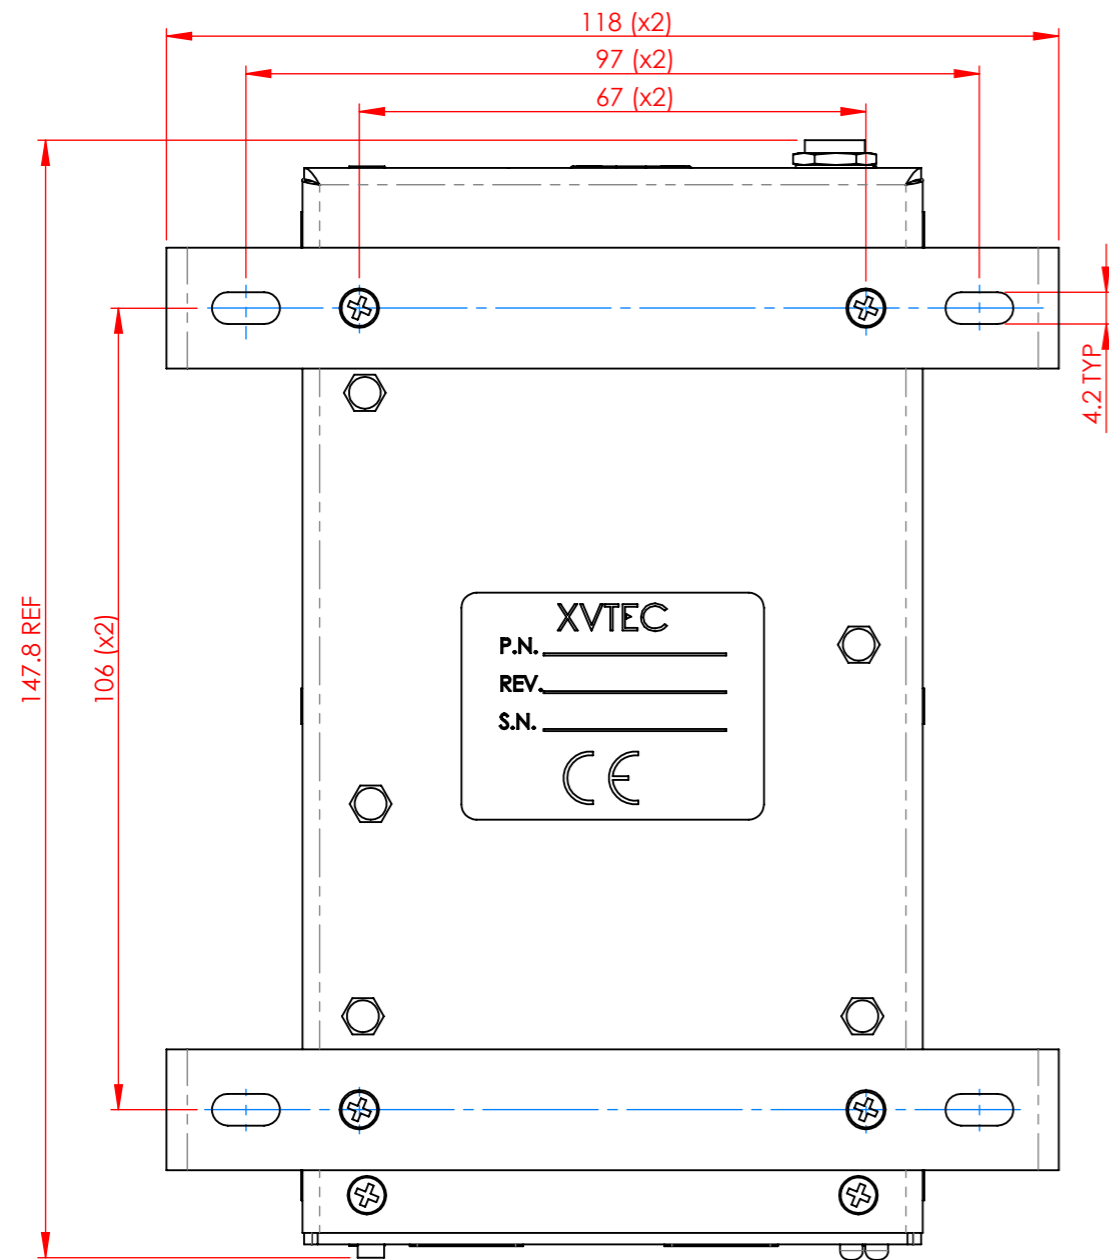

SDI ENCODER

BOTTOM VIEW

ISOMETRIC VIEW

DECODER

BOTTOM VIEW

ISOMETRIC VIEW

HDMI ENCODER

BOTTOM VIEW

ISOMETRIC VIEW

DIM - HDMI ENCODER
DIM ARE IN MM

DIM - SDI ENCODER
DIM ARE IN MM

DIM - DECODER
DIM ARE IN MM