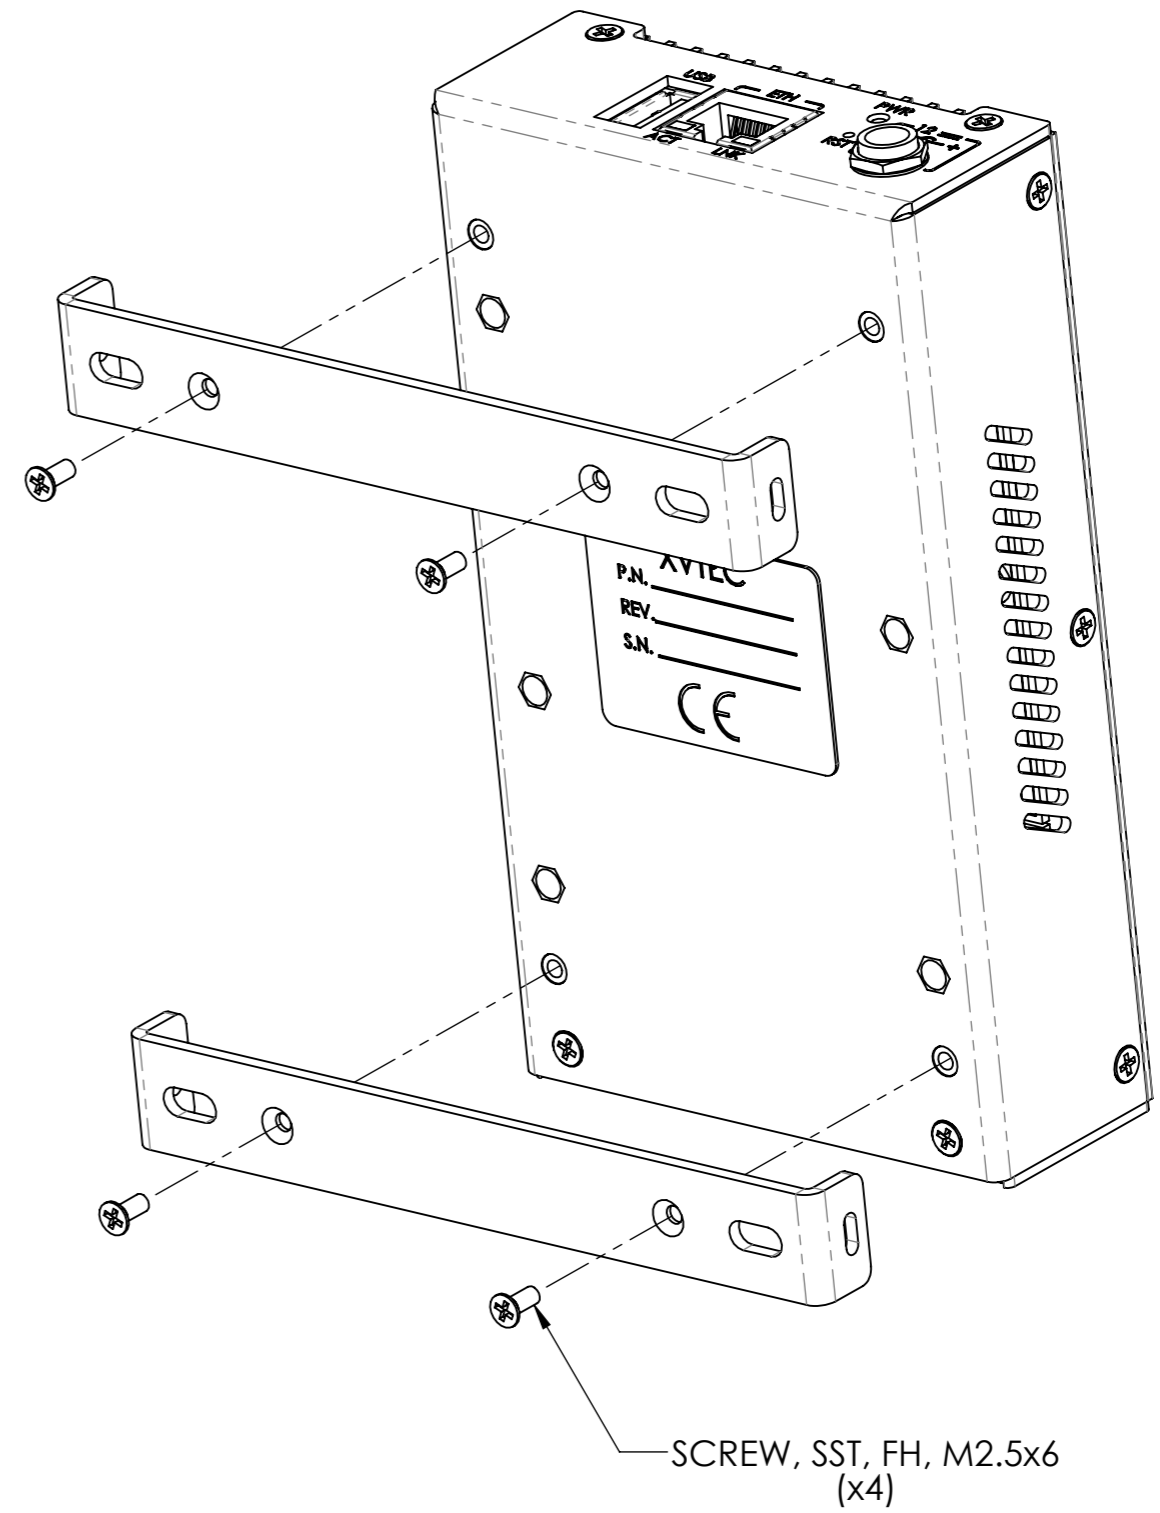

SDI ENCODER

BOTTOM VIEW

ISOMETRIC VIEW

DECODER

BOTTOM VIEW

ISOMETRIC VIEW

HDMI ENCODER

BOTTOM VIEW

ISOMETRIC VIEW

DIM - HDMI ENCODER
DIM ARE IN MM

DIM - SDI ENCODER
DIM ARE IN MM

DIM - DECODER
DIM ARE IN MM