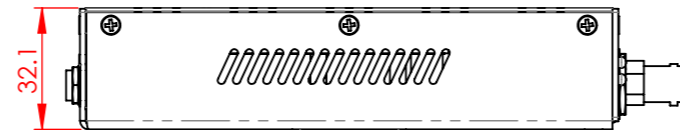

SDI ENCODER

BOTTOM VIEW

ISOMETRIC VIEW

DECODER

BOTTOM VIEW

ISOMETRIC VIEW

HDMI ENCODER

BOTTOM VIEW

ISOMETRIC VIEW

DIM - HDMI ENCODER
DIM ARE IN MM

DIM - SDI ENCODER
DIM ARE IN MM

DIM - DECODER
DIM ARE IN MM