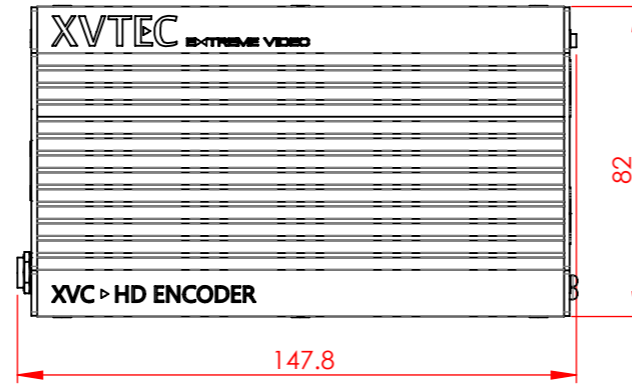

SDI ENCODER

BOTTOM VIEW

ISOMETRIC VIEW

DECODER

BOTTOM VIEW

ISOMETRIC VIEW

HDMI ENCODER

BOTTOM VIEW

ISOMETRIC VIEW

DIM - HDMI ENCODER
DIM ARE IN MM

DIM - SDI ENCODER
DIM ARE IN MM

DIM - DECODER
DIM ARE IN MM